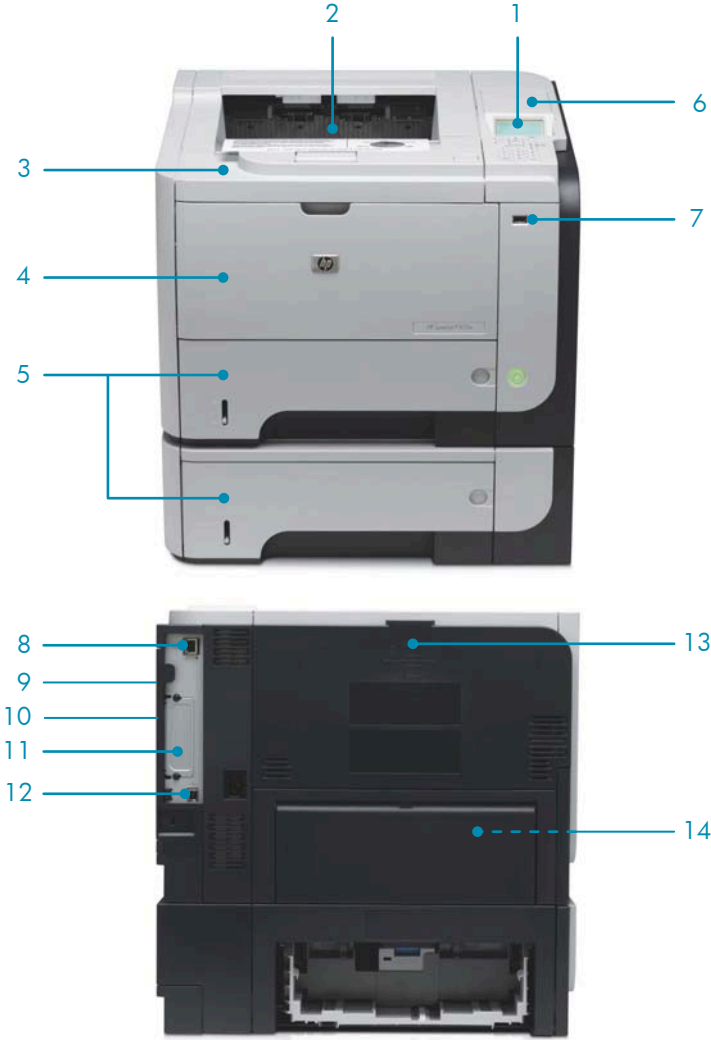

## Flexibility to expand

Extend your printer's capabilities to meet your business needs with an open EIO slot and two internal accessory ports. Plus, add up to 512 MB memory.

Improve productivity with a maximum input capacity of up to 1,600 sheets.<sup>1</sup> Easily print on different types and sizes of media—including labels, envelopes, transparencies, and card stock—with adjustable paper trays. The printer supports letter and legal sizes from all trays. Choose the optional 500-sheet paper tray for added flexibility.<sup>3</sup>

### HP LaserJet Enterprise P3010 Printer

<sup>3</sup> Not included, please purchase separately.

HP LaserJet Enterprise P3015x Printer shown

- 1 Intuitive control panel with four-line LCD display, 10-number key pad, and **Show-Me-How** menu
- 2 250-sheet top output bin
- 3 One-door access to the easy-to-install print cartridge
- 4 100-sheet multipurpose tray handles a variety of special papers
- 5 Two 500-sheet input trays for a 1,100-sheet total input capacity
- 6 Hardware integration pocket for connecting optional HP and partner solutions
- 7 Host USB 2.0 port for walk-up USB printing<sup>4</sup>
- 8 HP Jetdirect 10/100/1000 Ethernet embedded print server
- 9 128 MB memory expandable to 640 MB, and a 540 MHz processor
- 10 Two internal accessory ports for connecting HP or partner solutions
- 11 One open EIO slot
- 12 Hi-Speed USB 2.0 port for direct connection to printer
- 13 100-sheet straight-through path supports special papers
- 14 Built-in automatic two-sided printing